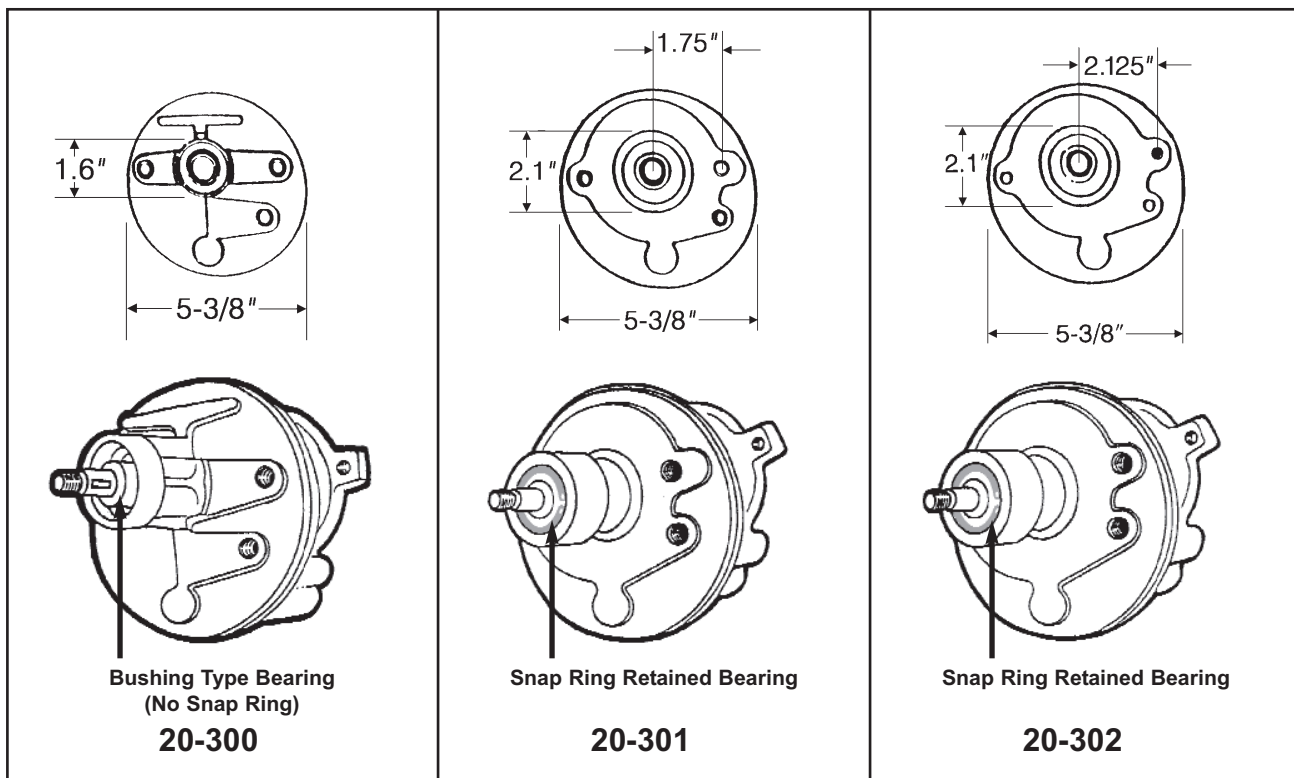

## GM Medium Duty Power Steering Pump ID Guide

**Problem** Chevrolet and GMC 40 to 80 series trucks.

**Cause** How to identify large Saginaw Pumps.

**Solution** Use guide to identify Power Steering Pumps.