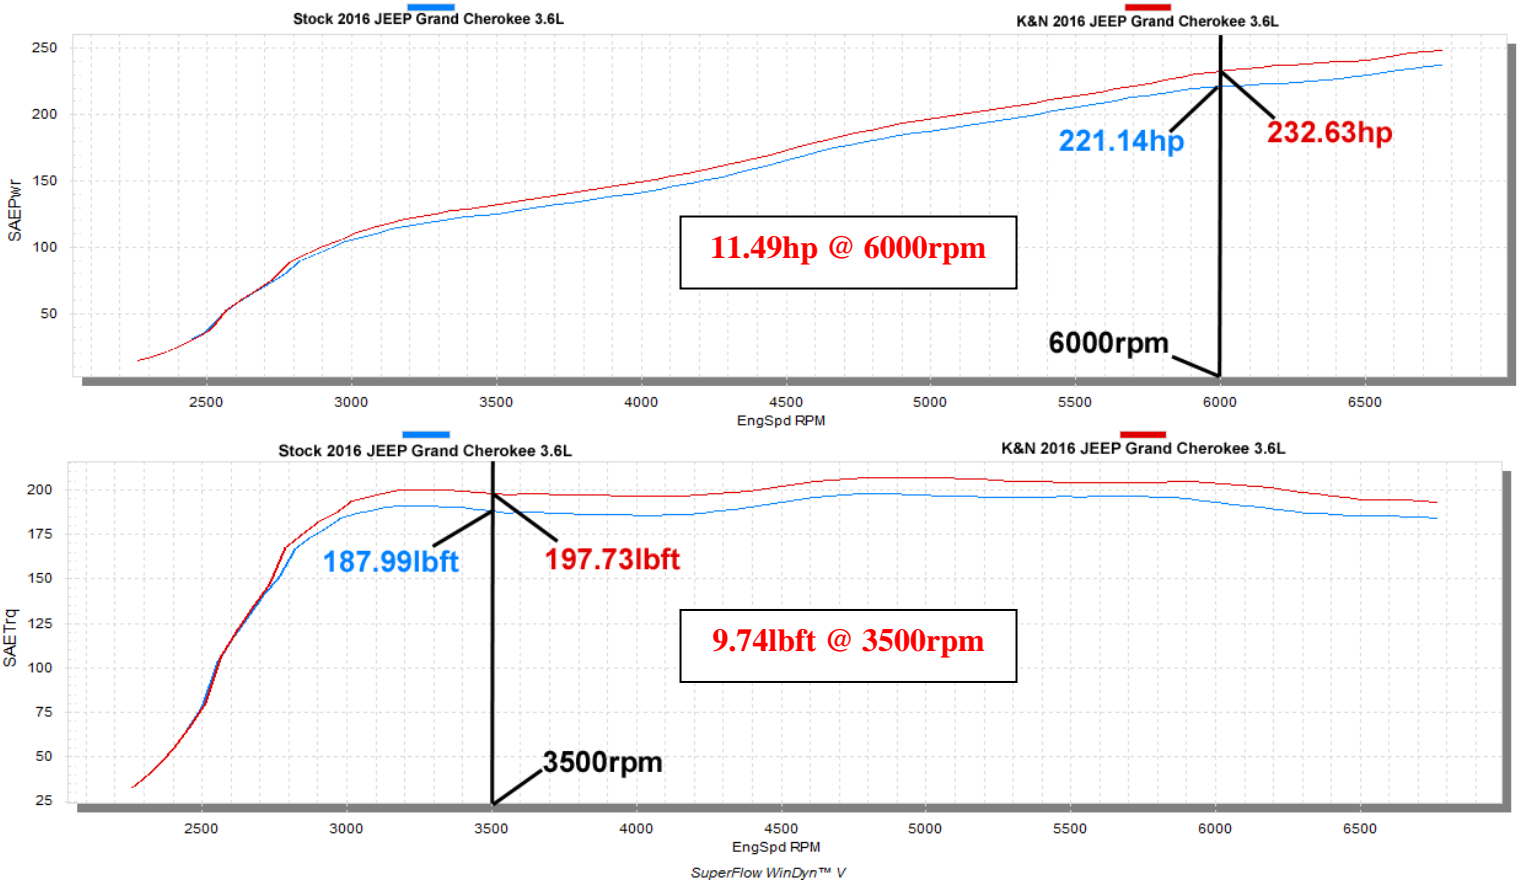

K&N Engineering Inc.

Data Group 1

Run Title: Stock 2016 JEEP Grand Cherokee 3.6L
Run Notes: Baseline stock run. 6169 miles. 3rd gear run.
Run Date: 6-8-2016

Run Title: K&N 2016 JEEP Grand Cherokee 3.6L
Run Notes: K&N intake kit #77-1572 installed. 6169 miles. 3rd gear run
Run Date: 6-8-2016

Horsepower gains based on specific or similar vehicle dynamometer test. Results will vary. For more information, lookup vehicle and/or testing protocols at KNFilters.com

771572