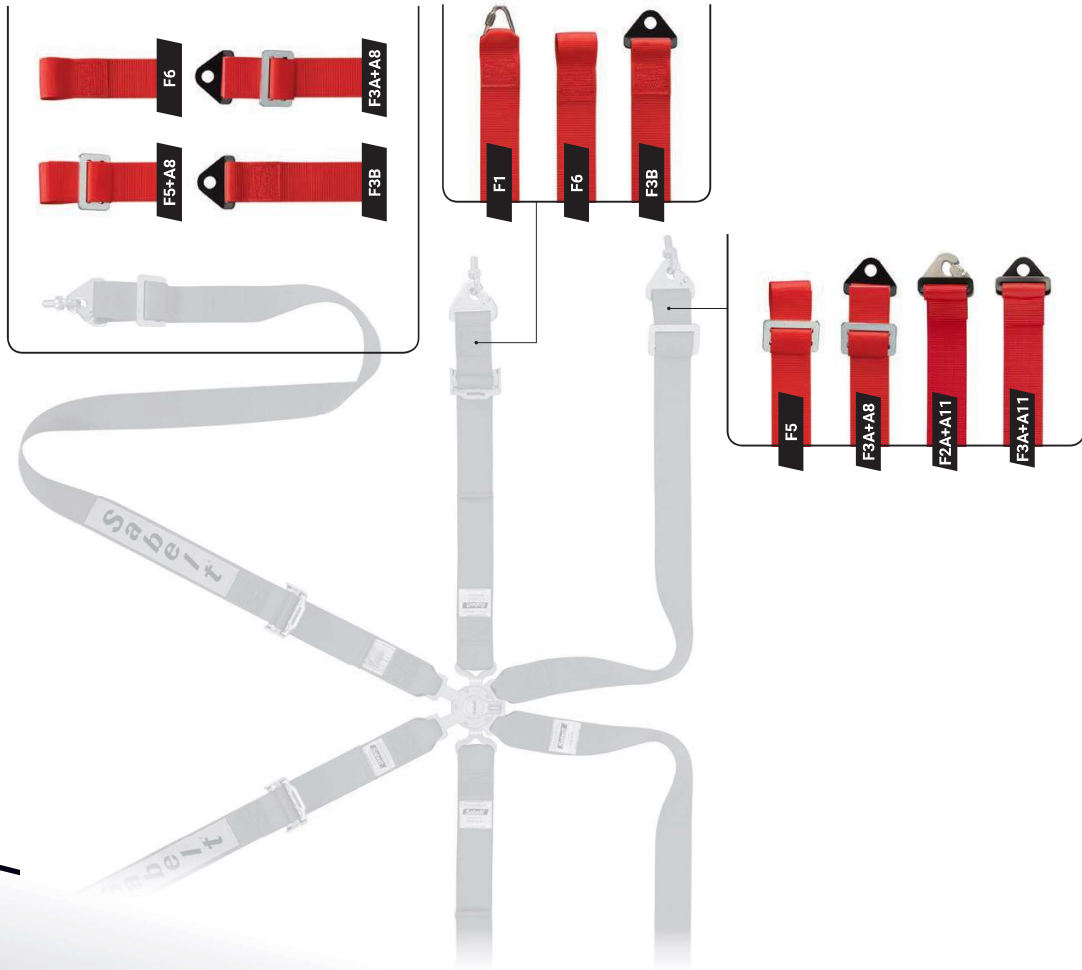

CONFIGURATIONS ON DEMAND

APPROVED

SALOON

FIA 8853-2016

STANDARD MEASURES (mm)

A 380 • B 1700 • C 560 + 120 • D 850

STANDARD COLOURS/CODES

CCS622SRUN • CCS622SNUN • CCS622SBUN