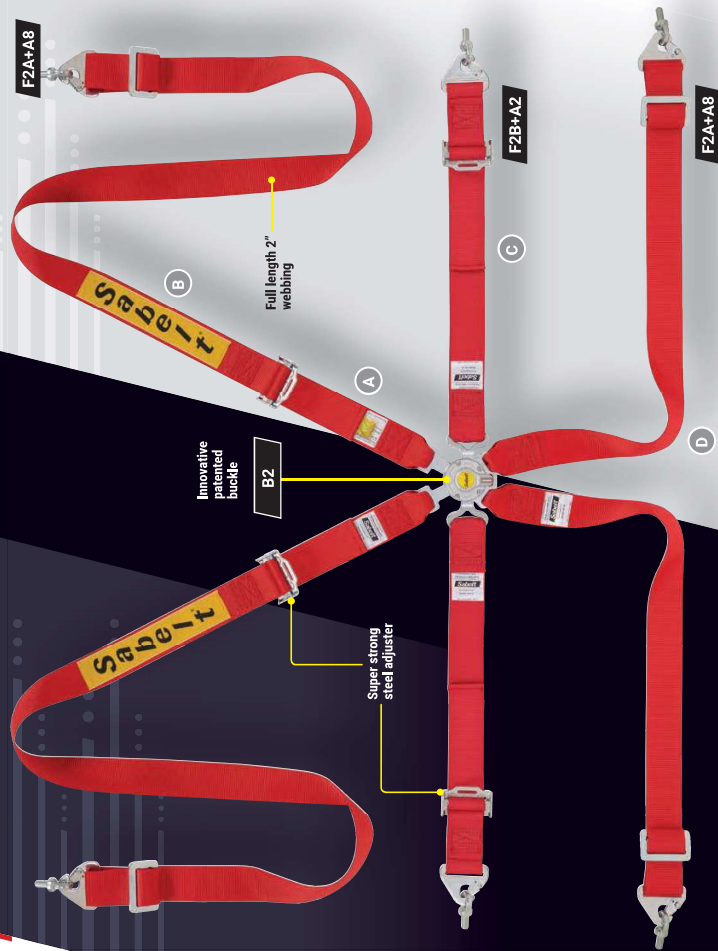

CCS622SRUN

STANDARD FEATURES