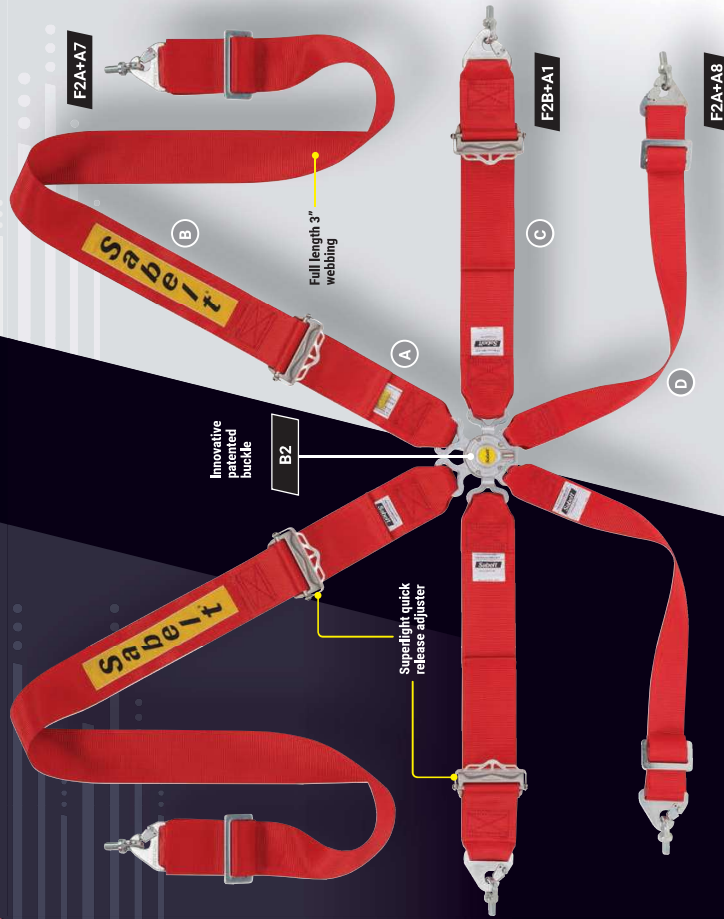

CCA633SRUN

STANDARD FEATURES