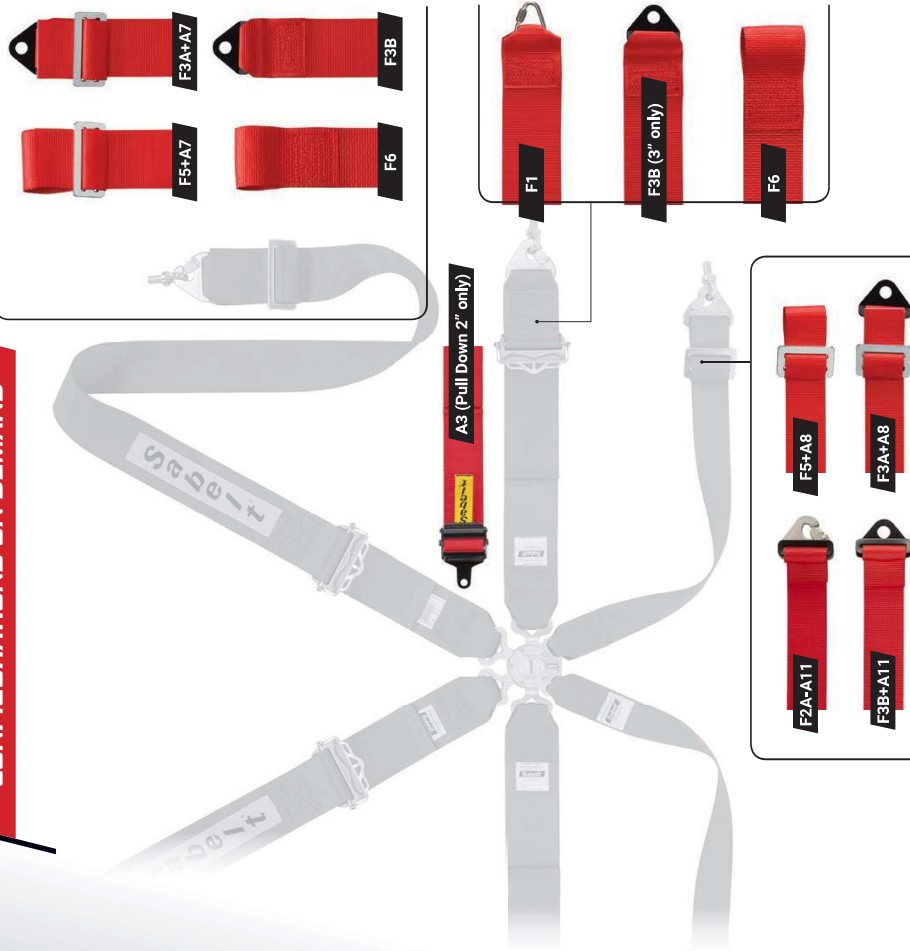

CONFIGURATIONS ON DEMAND